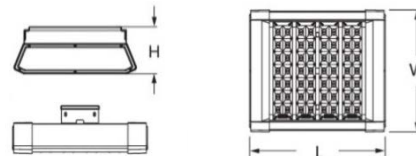

LED Consumption	252W
System Consumption	270W
Total Flux	> 25,604 lm
Replacement for	1000W HPS/MH
Net Weight	31.00 lb
Product size AxBxC	27" x 13" x 5"

BDS – H126T – ZZ – OT – CC – HC – BK

MODEL	POWER (ZZ)	OPTICS (OT)	COLOR (CC)	BODY (HC)	BRACKET
HxxxA (xxx-Number of LEDs)	Z1 (120 - 277V)	A3 (Type III, Long)	WW (Warm White)	RA (Raw Grey)	TL (Tunnel, Canopy)
	Z3 (347 - 480V)	A2 (Type II, Medium)	NW (Neutral White)	BK (Black)	FL (Flood Light)
		T3 (Type I, Short)	PW (Pure White)	WT (White)	RL (Recessed)
		T4 (Type I, Medium)	CW (Cool White)	BN (Brown)	WL (Wallpack)