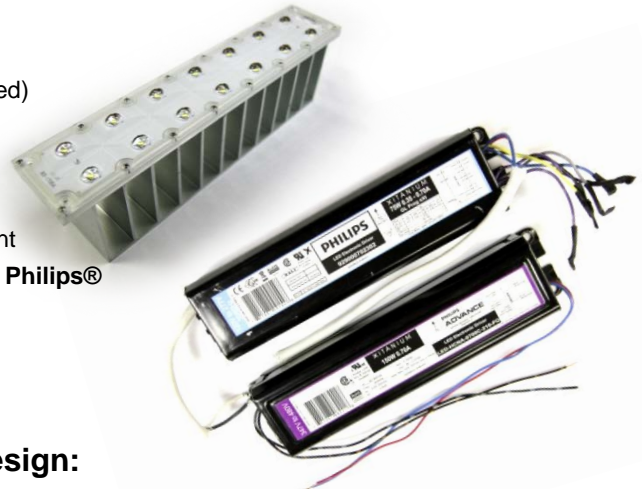

NightSky LED™

LED Outdoor/ Indoor
Area Lighting

MODEL: H126T

Benefits:

- Instantly lowers your Power Bill (50% – 80%)
- Incredible performance (5 times longer lifespan)
- Saving energy (using 3 times less power than HPS)
- Superior efficiency (Power efficiency over 90%)
- Impressive lighting (Luminous efficacy >90 lm/W)
- Great reliability (**5 years warranty**)
- Green technology (BC Hydro's PowerSmart friendly)
- Recyclable (LED, Aluminum Alloy; **NO** Mercury and **NO** Lead)

Features:

- Top grade LED chips by **CREE®** (color rendering CRI>74)
- Minimum lifespan of over **50,000 hours** (with 75% luminosity retained)
- Suitable for -40°C – +65°C and 10%~95% humidity environments
- Improved lumen output ratio; over 90 lm/W efficiency
- Non-Image optics; Impact resistant Polycarbonate
- Aluminum alloy heat sinks; weather sealed (IP66); quick replacement
- Reliable high performance, dimmable and programmable drivers by **Philips®**
- Universal Drivers 50/60Hz; Total Harmonic Distortion (THD) <10%
- 120V-277V and 347-480V; Power Factor (PF) >0.98
- Fast to mount/dismount; universal **WAGO®** quick connectors

Design:

- Modular design exposed to environment
- 14 x 2W LEDs per strip; better LED chip cooling
- Open air ventilation; great heat dissipation
- Several housing colors
- Various types of light distribution pattern
- Choice of LED light colors (From 3000K to 6500K)
- Can be mounted virtually anywhere
- Different types of brackets allow different applications
- Suitable both indoor and outdoor