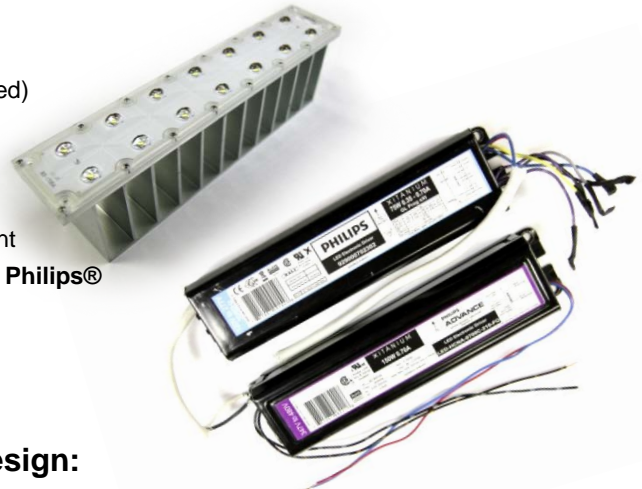

# NightSky LED™

LED Outdoor/ Indoor  
Area Lighting

MODEL: H056T

## Benefits:

- Instantly lowers your Power Bill (50% – 80%)
- Incredible performance (5 times longer lifespan)
- Saving energy (using 3 times less power than HPS)
- Superior efficiency (Power efficiency over 90%)
- Impressive lighting (Luminous efficacy >90 lm/W)
- Great reliability (**5 years warranty**)
- Green technology (BC Hydro's PowerSmart friendly)
- Recyclable (LED, Aluminum Alloy; **NO** Mercury and **NO** Lead)

## Features:

- Top grade LED chips by **CREE®** (color rendering CRI>74)
- Minimum lifespan of over **50,000 hours** (with 75% luminosity retained)
- Suitable for -40°C – +65°C and 10%~95% humidity environments
- Improved lumen output ratio; over 90 lm/W efficiency
- Non-Image optics; Impact resistant Polycarbonate
- Aluminum alloy heat sinks; weather sealed (IP66); quick replacement
- Reliable high performance, dimmable and programmable drivers by **Philips®**
- Universal Drivers 50/60Hz; Total Harmonic Distortion (THD) <10%
- 120V-277V and 347-480V; Power Factor (PF) >0.98
- Fast to mount/dismount; universal **WAGO®** quick connectors

## Design:

- Modular design exposed to environment
- 14 x 2W LEDs per strip; better LED chip cooling
- Open air ventilation; great heat dissipation
- Several housing colors
- Various types of light distribution pattern
- Choice of LED light colors (From 3000K to 6500K)
- Can be mounted virtually anywhere
- Different types of brackets allow different applications
- Suitable both indoor and outdoor