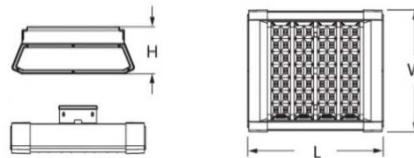

LED Consumption	112W
System Consumption	121W
Total Flux	> 11,315 lm
Replacement for	300-350W HPS/MH
Net Weight	20.3 lb
Product size AxBxC	14" x 13" x 5"