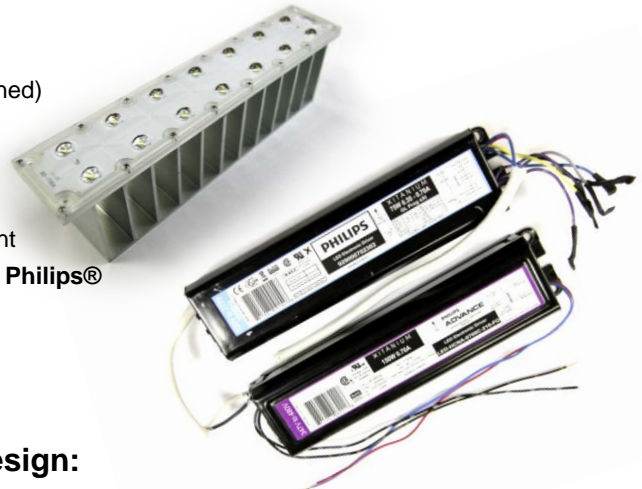

## Benefits:

- Instantly lowers your Power Bill (50% – 80%)
- Incredible performance (5 times longer lifespan)
- Saving energy (using 3 times less power than HPS)
- Superior efficiency (Power efficiency over 90%)
- Impressive lighting (Luminous efficacy >90 lm/W)
- Great reliability (**5 years warranty**)
- Green technology (BC Hydro's Power Smart friendly)
- Recyclable (LED, Aluminum Alloy; **NO** Mercury and **NO** Lead)

## Features:

- Top grade LED chips by **CREE®** (color rendering CRI>74)
- Minimum lifespan of over **100,000 hours** (with 75% luminosity retained)
- Suitable for -40°C – +65°C and 10%~95% humidity environments
- Improved lumen output ratio; over 90 lm/W efficiency
- Non-Image optics; Impact resistant Polycarbonate
- Aluminum alloy heat sinks; weather sealed (IP66); quick replacement
- Reliable high performance, dimmable and programmable drivers by **Philips®**
- Universal Drivers 50/60Hz; Total Harmonic Distortion (THD) <10%
- 120V-277V and 347-480V; Power Factor (PF) >0.98
- Fast to mount/dismount; universal **WAGO®** quick connectors

## Design:

- Modular design exposed to environment
- 14 x 2W LEDs per strip; better LED chip cooling
- Open air ventilation; great heat dissipation
- Several housing colors
- Various types of light distribution pattern
- Choice of LED light colors (From 3000K to 6500K)
- Can be mounted virtually anywhere
- Different types of brackets allow different applications
- Suitable both indoor and outdoor