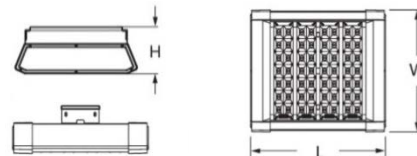

BDS – H028T – ZZ – OT – CC – HC – BK

MODEL	POWER (ZZ)	OPTICS (OT)	COLOR (CC)	BODY (HC)	BRACKET
  HxxxT (xxx-Number of LEDs)	Z1 (120 - 277V)	A3 (Type III, Long)	WW (Warm White)	RA (Raw Grey)	CL (Canopy)
	Z3 (347 - 480V)	A2 (Type II, Medium)	NW (Neutral White)	BK (Black)	FL (Flood Light)
		T3 (Type I, Short)	PW (Pure White)	WT (White)	RL (Recessed)
		T4 (Type I, Medium)	CW (Cool White)	BZ (Bronze)	WL (Wallmount)
					TL (Tunnel)

Scan the above QR Code to get more information about the Products, IES Files and Photometric Reports. All information is subject to change without notice. © are Registered Trademarks of their respective owners.™NightSky LED is the Trademark of BDS Industrial Solutions Inc. ©2012 BDS Industrial Solutions Inc. All rights reserved. Rev. 10/12

BDS Industrial Solutions Inc.
209 – 8988 Fraserton Court, Burnaby, BC V5J 5H8

T: +1 (604) 435-1879
info@bdsindustrial.com

F: +1 (866) 336-3986
www.bdsindustrial.com