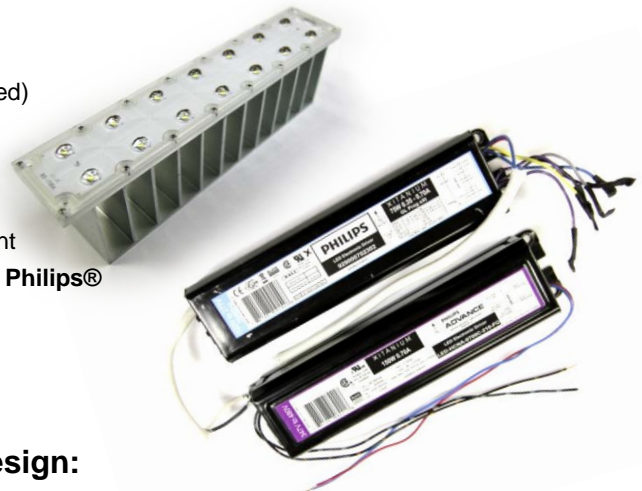

NightSky LED™

LED Outdoor/ Indoor
Area Lighting

MODEL: H014T

Benefits:

- Instantly lowers your Power Bill (50% – 80%)
- Incredible performance (5 times longer lifespan)
- Saving energy (using 3 times less power than HPS)
- Superior efficiency (Power efficiency over 90%)
- Impressive lighting (Luminous efficacy >90 lm/W)
- Great reliability (**5 years warranty**)
- Green technology (BC Hydro's PowerSmart friendly)
- Recyclable (LED, Aluminum Alloy; **NO** Mercury and **NO** Lead)

Features:

- Top grade LED chips by **CREE®** (color rendering CRI>74)
- Minimum lifespan of over **50,000 hours** (with 75% luminosity retained)
- Suitable for -40°C – +65°C and 10%~95% humidity environments
- Improved lumen output ratio; over 90 lm/W efficiency
- Non-Image optics; Impact resistant Polycarbonate
- Aluminum alloy heat sinks; weather sealed (IP66); quick replacement
- Reliable high performance, dimmable and programmable drivers by **Philips®**
- Universal Drivers 50/60Hz; Total Harmonic Distortion (THD) <10%
- 120V-277V and 347-480V; Power Factor (PF) >0.98
- Fast to mount/dismount; universal **WAGO®** quick connectors

Design:

- Modular design exposed to environment
- 14 x 2W LEDs per strip; better LED chip cooling
- Open air ventilation; great heat dissipation
- Several housing colors
- Various types of light distribution pattern
- Choice of LED light colors (From 3000K to 6500K)
- Can be mounted virtually anywhere
- Different types of brackets allow different applications
- Suitable both indoor and outdoor