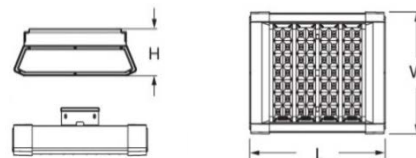

LED Consumption	28W
System Consumption	36W
Total Flux	> 2,995 lm
Replacement for	50-100W HPS/MH
Net Weight	12.35 lb
Product size AxBxC	7" x 13" x 5"

BDS – H014A – ZZ – OT – CC – HC – BK

MODEL	POWER (ZZ)	OPTICS (OT)	COLOR (CC)	BODY (HC)	BRACKET
 HxxxA (xxx-Number of LEDs)	Z1 (120 - 277V)	A3 (Type III, Long)	WW (Warm White)	RA (Raw Grey)	TL (Tunnel, Canopy)
	Z3 (347 - 480V)	A2 (Type II, Medium)	NW (Neutral White)	BK (Black)	FL (Flood Light)
		T3 (Type I, Short)	PW (Pure White)	WT (White)	RL (Recessed)
		T4 (Type I, Medium)	CW (Cool White)	BN (Brown)	WL (Wallpack)