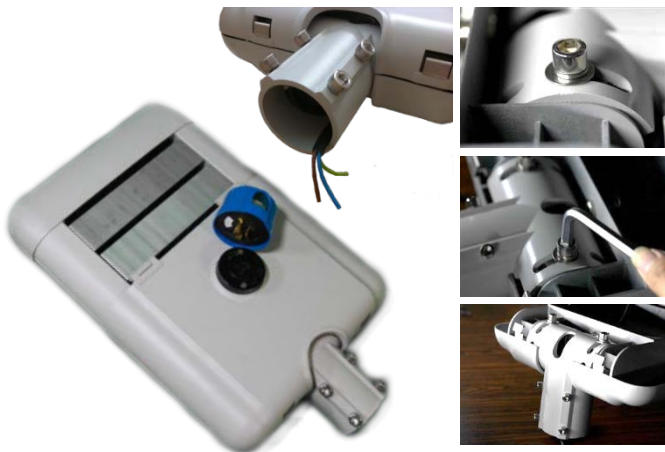

NightSky LED™

LED Outdoor Pole/Arm Mounted Area and Roadway Lighting

MODEL: H014A

Benefits:

- Instantly lowers your Power Bill (50% – 80%)
- Incredible performance (5 times longer lifespan)
- Saving energy (using 3 times less power than HPS)
- Superior efficiency (Power efficiency over 90%)
- Impressive lighting (Luminous efficacy >90 lm/W)
- Great reliability (**5 years warranty**)
- Green technology (BC Hydro's PowerSmart friendly)
- Recyclable (LED, Aluminum Alloy; **NO** Mercury and **NO** Lead)

Features:

- Top grade LED chips by **CREE®** (color rendering CRI>74)
- Minimum lifespan of over **50,000 hours** (with 75% luminosity retained)
- Suitable for -40°C – +65°C and 10%~95% humidity environments
- Improved lumen output ratio; over 90 lm/W efficiency
- Non-Image optics; Impact resistant Polycarbonate
- Aluminum alloy heat sinks; weather sealed (IP66); quick replacement
- Reliable high performance, dimmable and programmable drivers by **Philips®**
- Universal Drivers 50/60Hz; Total Harmonic Distortion (THD) <10%
- 120V-277V and 347-480V; Power Factor (PF) >0.98
- Fast to mount/dismount; universal **WAGO®** quick connectors

Design:

- Modular design exposed to environment
- 14 x 2W LEDs per strip; better LED chip cooling
- Open air ventilation; great heat dissipation
- Several housing colors (Grey, Black, and White)
- Various types of light distribution pattern
- Choice of LED light colors (From 3000K to 6500K)
- Unique arrangement of rotating arm; fast securing
- Adjustable angle from -30° to +90°
- Easy mounting on posts of up to OD 65mm (2.56")
- Various accessories; Photocells and Bird Spikes