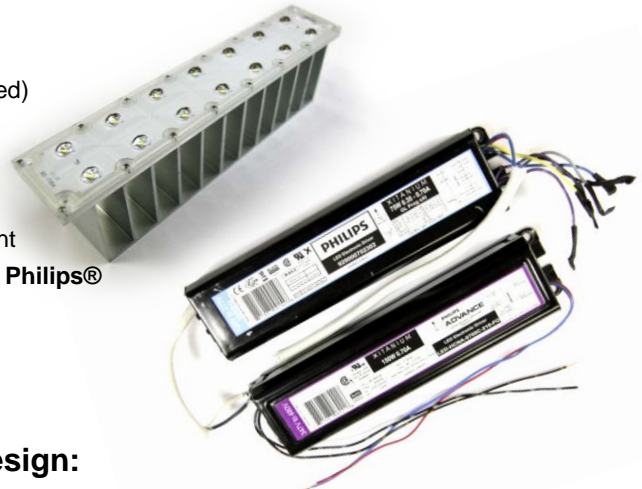

NightSky LED™

LED Outdoor Pole/Arm Mounted Area and Roadway Lighting

MODEL: H014A

Benefits:

- Instantly lowers your Power Bill (50% – 80%)
- Incredible performance (5 times longer lifespan)
- Saving energy (using 3 times less power than HPS)
- Superior efficiency (Power efficiency over 90%)
- Impressive lighting (Luminous efficacy >90 lm/W)
- Great reliability (**5 years warranty**)
- Green technology (BC Hydro's PowerSmart friendly)
- Recyclable (LED, Aluminum Alloy; **NO** Mercury and **NO** Lead)

Features:

- Top grade LED chips by **CREE®** (color rendering CRI>74)
- Minimum lifespan of over **50,000 hours** (with 75% luminosity retained)
- Suitable for -40°C – +65°C and 10%~95% humidity environments
- Improved lumen output ratio; over 90 lm/W efficiency
- Non-Image optics; Impact resistant Polycarbonate
- Aluminum alloy heat sinks; weather sealed (IP66); quick replacement
- Reliable high performance, dimmable and programmable drivers by **Philips®**
- Universal Drivers 50/60Hz; Total Harmonic Distortion (THD) <10%
- 120V-277V and 347-480V; Power Factor (PF) >0.98
- Fast to mount/dismount; universal **WAGO®** quick connectors

Design:

- Modular design exposed to environment
- 14 x 2W LEDs per strip; better LED chip cooling
- Open air ventilation; great heat dissipation
- Several housing colors (Grey, Black, and White)
- Various types of light distribution pattern
- Choice of LED light colors (From 3000K to 6500K)
- Unique arrangement of rotating arm; fast securing
- Adjustable angle from -30° to +90°
- Easy mounting on posts of up to OD 65mm (2.56")
- Various accessories; Photocells and Bird Spikes