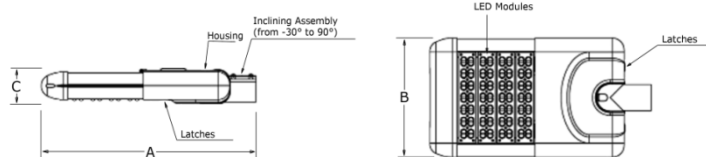

Design:

- Modular design exposed to environment
- 14 x 2W LEDs per strip; better LED chip cooling
- Open air ventilation; great heat dissipation
- Several housing colors (Grey, Black, and White)
- Various types of light distribution pattern
- Choice of LED light colors (From 3000K to 6500K)
- Unique arrangement of rotating arm; fast securing
- Adjustable angle from -30° to +90°
- Easy mounting on posts of up to OD 65mm (2.56")
- Various accessories; Photocells and Bird Spikes

LED Consumption	28W
System Consumption	31W
Total Flux	> 2,600 lm
Replacement for	50-100W HPS/MH
Net Weight	14.35 lb
Product size AxBxC	20" x 14" x 4"

BDS – H014A – ZZ – OT – CC – HC

MODEL	POWER (ZZ)	OPTICS (OT)	COLOR (CC)	BODY (HC)	ACCESSORY
HxxxA (xxx-Number of LEDs)	Z1 (120 - 277V)	A3 (Type III, Long)	WW (Warm White)	RA (Raw Grey)	(None)
	Z3 (347 - 480V)	A2 (Type II, Medium)	PW (Pure White)	BK (Black)	PC (Photocell)
		T3 (Type I, Short)	CW (Cool White)	WT (White)	
		T4 (Type I, Medium)			